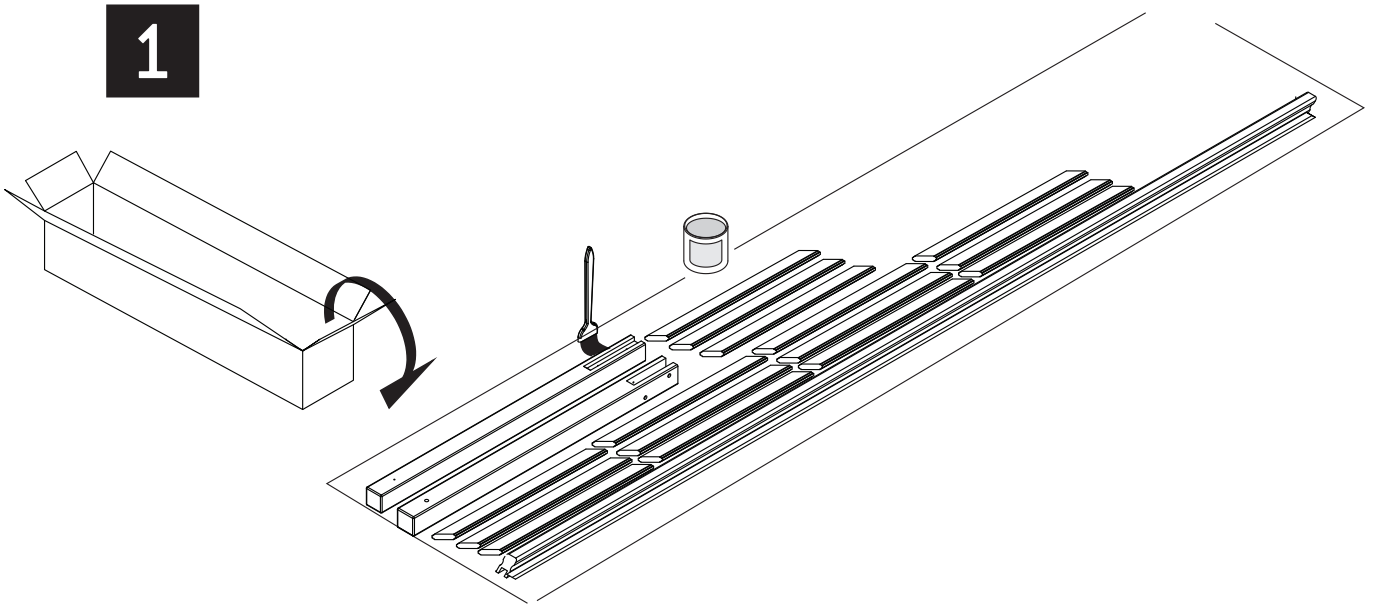

01 70x70x1200 mm x1 	02 70x70x1109 mm x1 	03 25x62x850mm x15 	04 50x50x3800mm x1 	05 32x54x3800 x1 	06 26x16x3800mm x1 	07 45x25x185.9mm x2 	09 04x45mm x4+2 	11 05x60 mm x4+2
						08 012x6mm x12+2 	10 04x40 mm x53+2 	

1